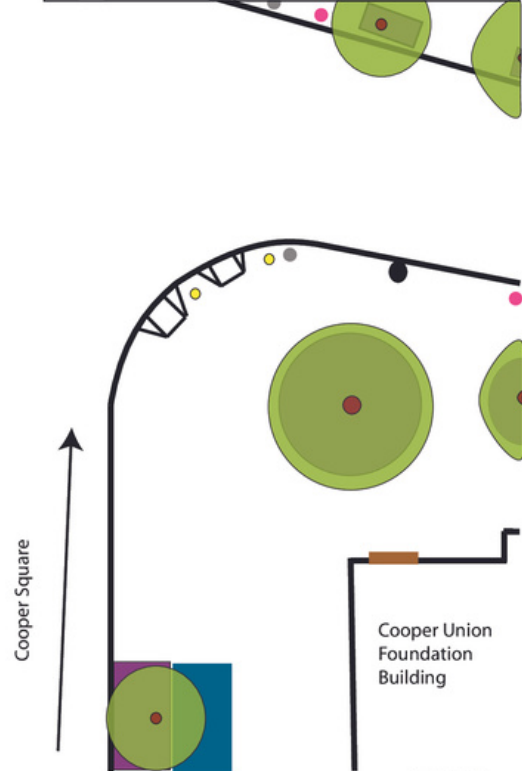

100,000
visitors per day

2 million
visitors per
month

9,375
square footage
of South Plaza

18-30
age of majority
of Plaza visitors

Level B
Plaza category

ASTOR PLACE NORTH PLAZA

ASTOR PLACE SOUTH PLAZA

Legend

	Alamo		New Light Post
	Cross Walk		Manhole
	Door		Mosaics
	Electrical Service Box w/Bollards		Subway Grates
	Fire Hydrant		Trash Can
	Kiosk		Tree
	Pedestrian Path		Tree Pit
	Event Area		Benches
	Power Pedestal		

2024 FEE STRUCTURE

Plaza Level: B

SMALL EVENT

SAPO = \$5,000

Village Alliance = \$3,500

MEDIUM EVENT

SAPO = \$10,000

Village Alliance = \$10,500