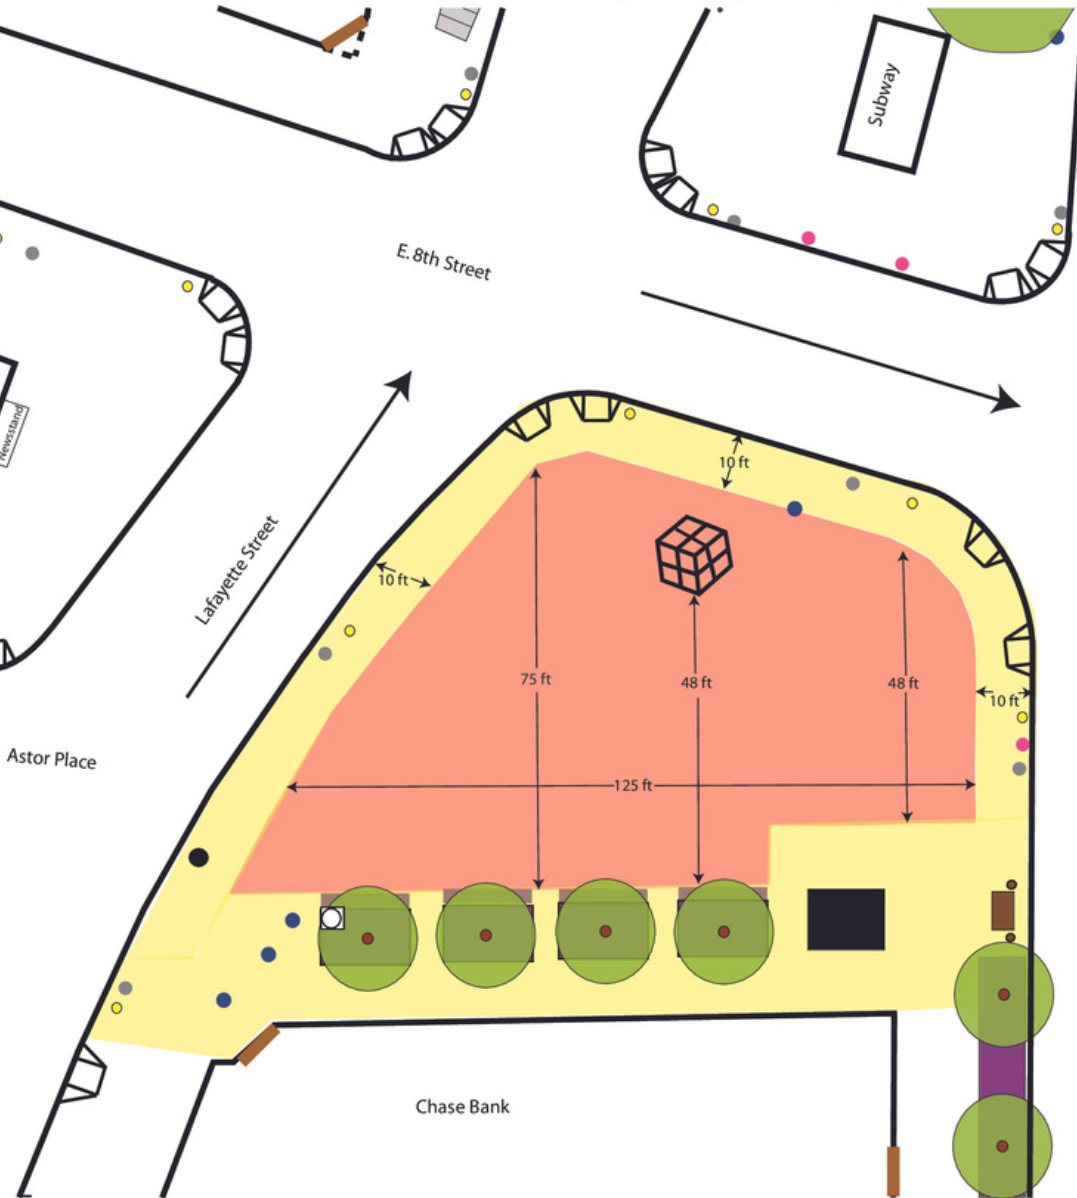

100,000
visitors per day

2 million
visitors per
month

9,375
square footage
of South Plaza

18-30
age of majority
of Plaza visitors

Level B
Plaza category

ASTOR PLACE NORTH PLAZA

ASTOR PLACE SOUTH PLAZA

Legend

	Alamo		New Light Post
	Cross Walk		Manhole
	Door		Mosaics
	Electrical Service Box w/Bollards		Subway Grates
	Fire Hydrant		Trash Can
	Kiosk		Tree
	Pedestrian Path		Tree Pit
	Event Area		Benches
	Power Pedestal		

2024 FEE STRUCTURE

Plaza Level: B

SMALL EVENT

SAPO = \$5,000

Village Alliance = \$3,500

MEDIUM EVENT

SAPO = \$10,000

Village Alliance = \$10,500