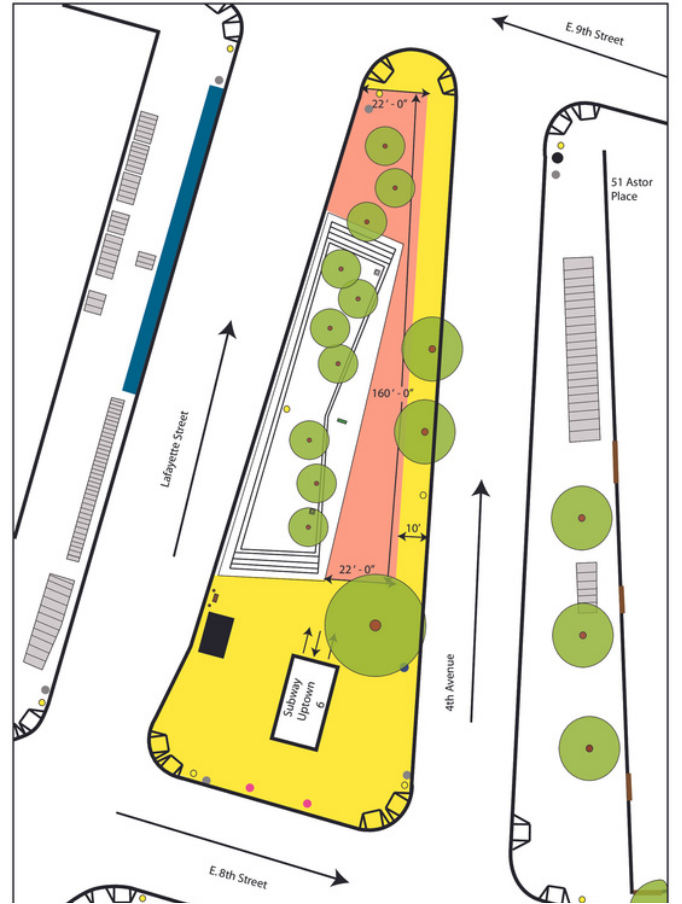

100,000
visitors per day

2 million
visitors per
month

9,375
square footage
of South Plaza

18-30
age of majority
of Plaza visitors

Level B
Plaza category

ASTOR PLACE NORTH PLAZA

ASTOR PLACE SOUTH PLAZA

Legend

	Alamo		New Light Post
	Cross Walk		Manhole
	Door		Mosaics
	Electrical Service Box w/Bollards		Subway Grates
	Fire Hydrant		Trash Can
	Kiosk		Tree
	Pedestrian Path		Tree Pit
	Event Area		Benches
	Power Pedestal		

2024 FEE STRUCTURE

Plaza Level: B

SMALL EVENT

SAPO = \$5,000

Village Alliance = \$3,500

MEDIUM EVENT

SAPO = \$10,000

Village Alliance = \$10,500